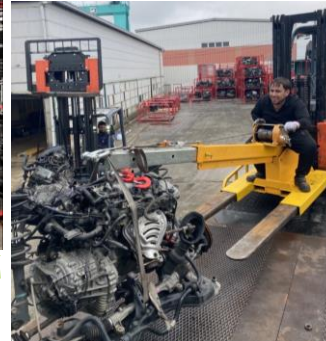

mogee.net

CONTAINER