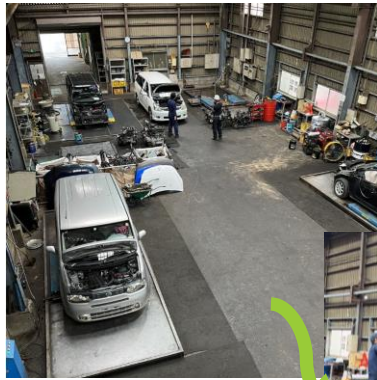

mogee.net

CONTAINER